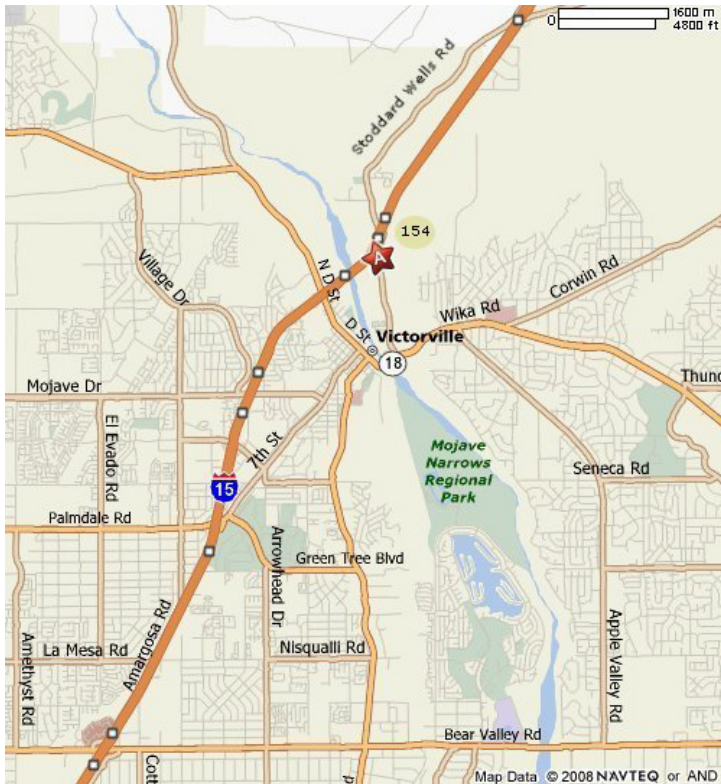

Shady Oasis Kampground

16530 Stoddard Wells Rd., Victorville, CA 92395

DIRECTIONS

We are located on Stoddard Wells Rd. about a block east of Interstate 15.

- Going North on 15 fwy, take Stoddard Wells (#154) exit, then right.
- Going South on 15 fwy, exit Stoddard Wells (#154).
  Left onto Stoddard Wells, cross over freeway (left), then Right.
- Traveling West on 18 through Apple Valley, turn Right onto Stoddard Wells Rd, about a mile down on the left.
- Coming from 395: Head East on Mojave Dr. or Hwy 18/Palmdale Rd, take 15 North to Stoddard Wells Rd. then Right.
- GPS Coordinates: 34.550610, - 117.290500

**ABATE RR
2011**

www.abate.org
www.socalregionallrally.com

17th Annual Rally
REGIONAL RALLY
May 6-7-8, 2011